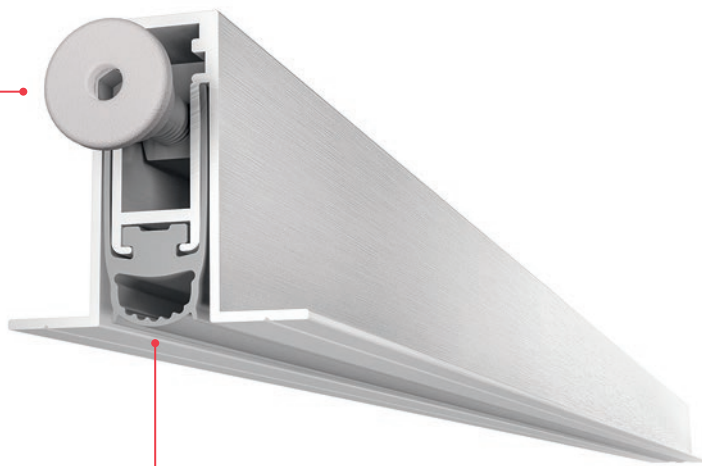

plunger type